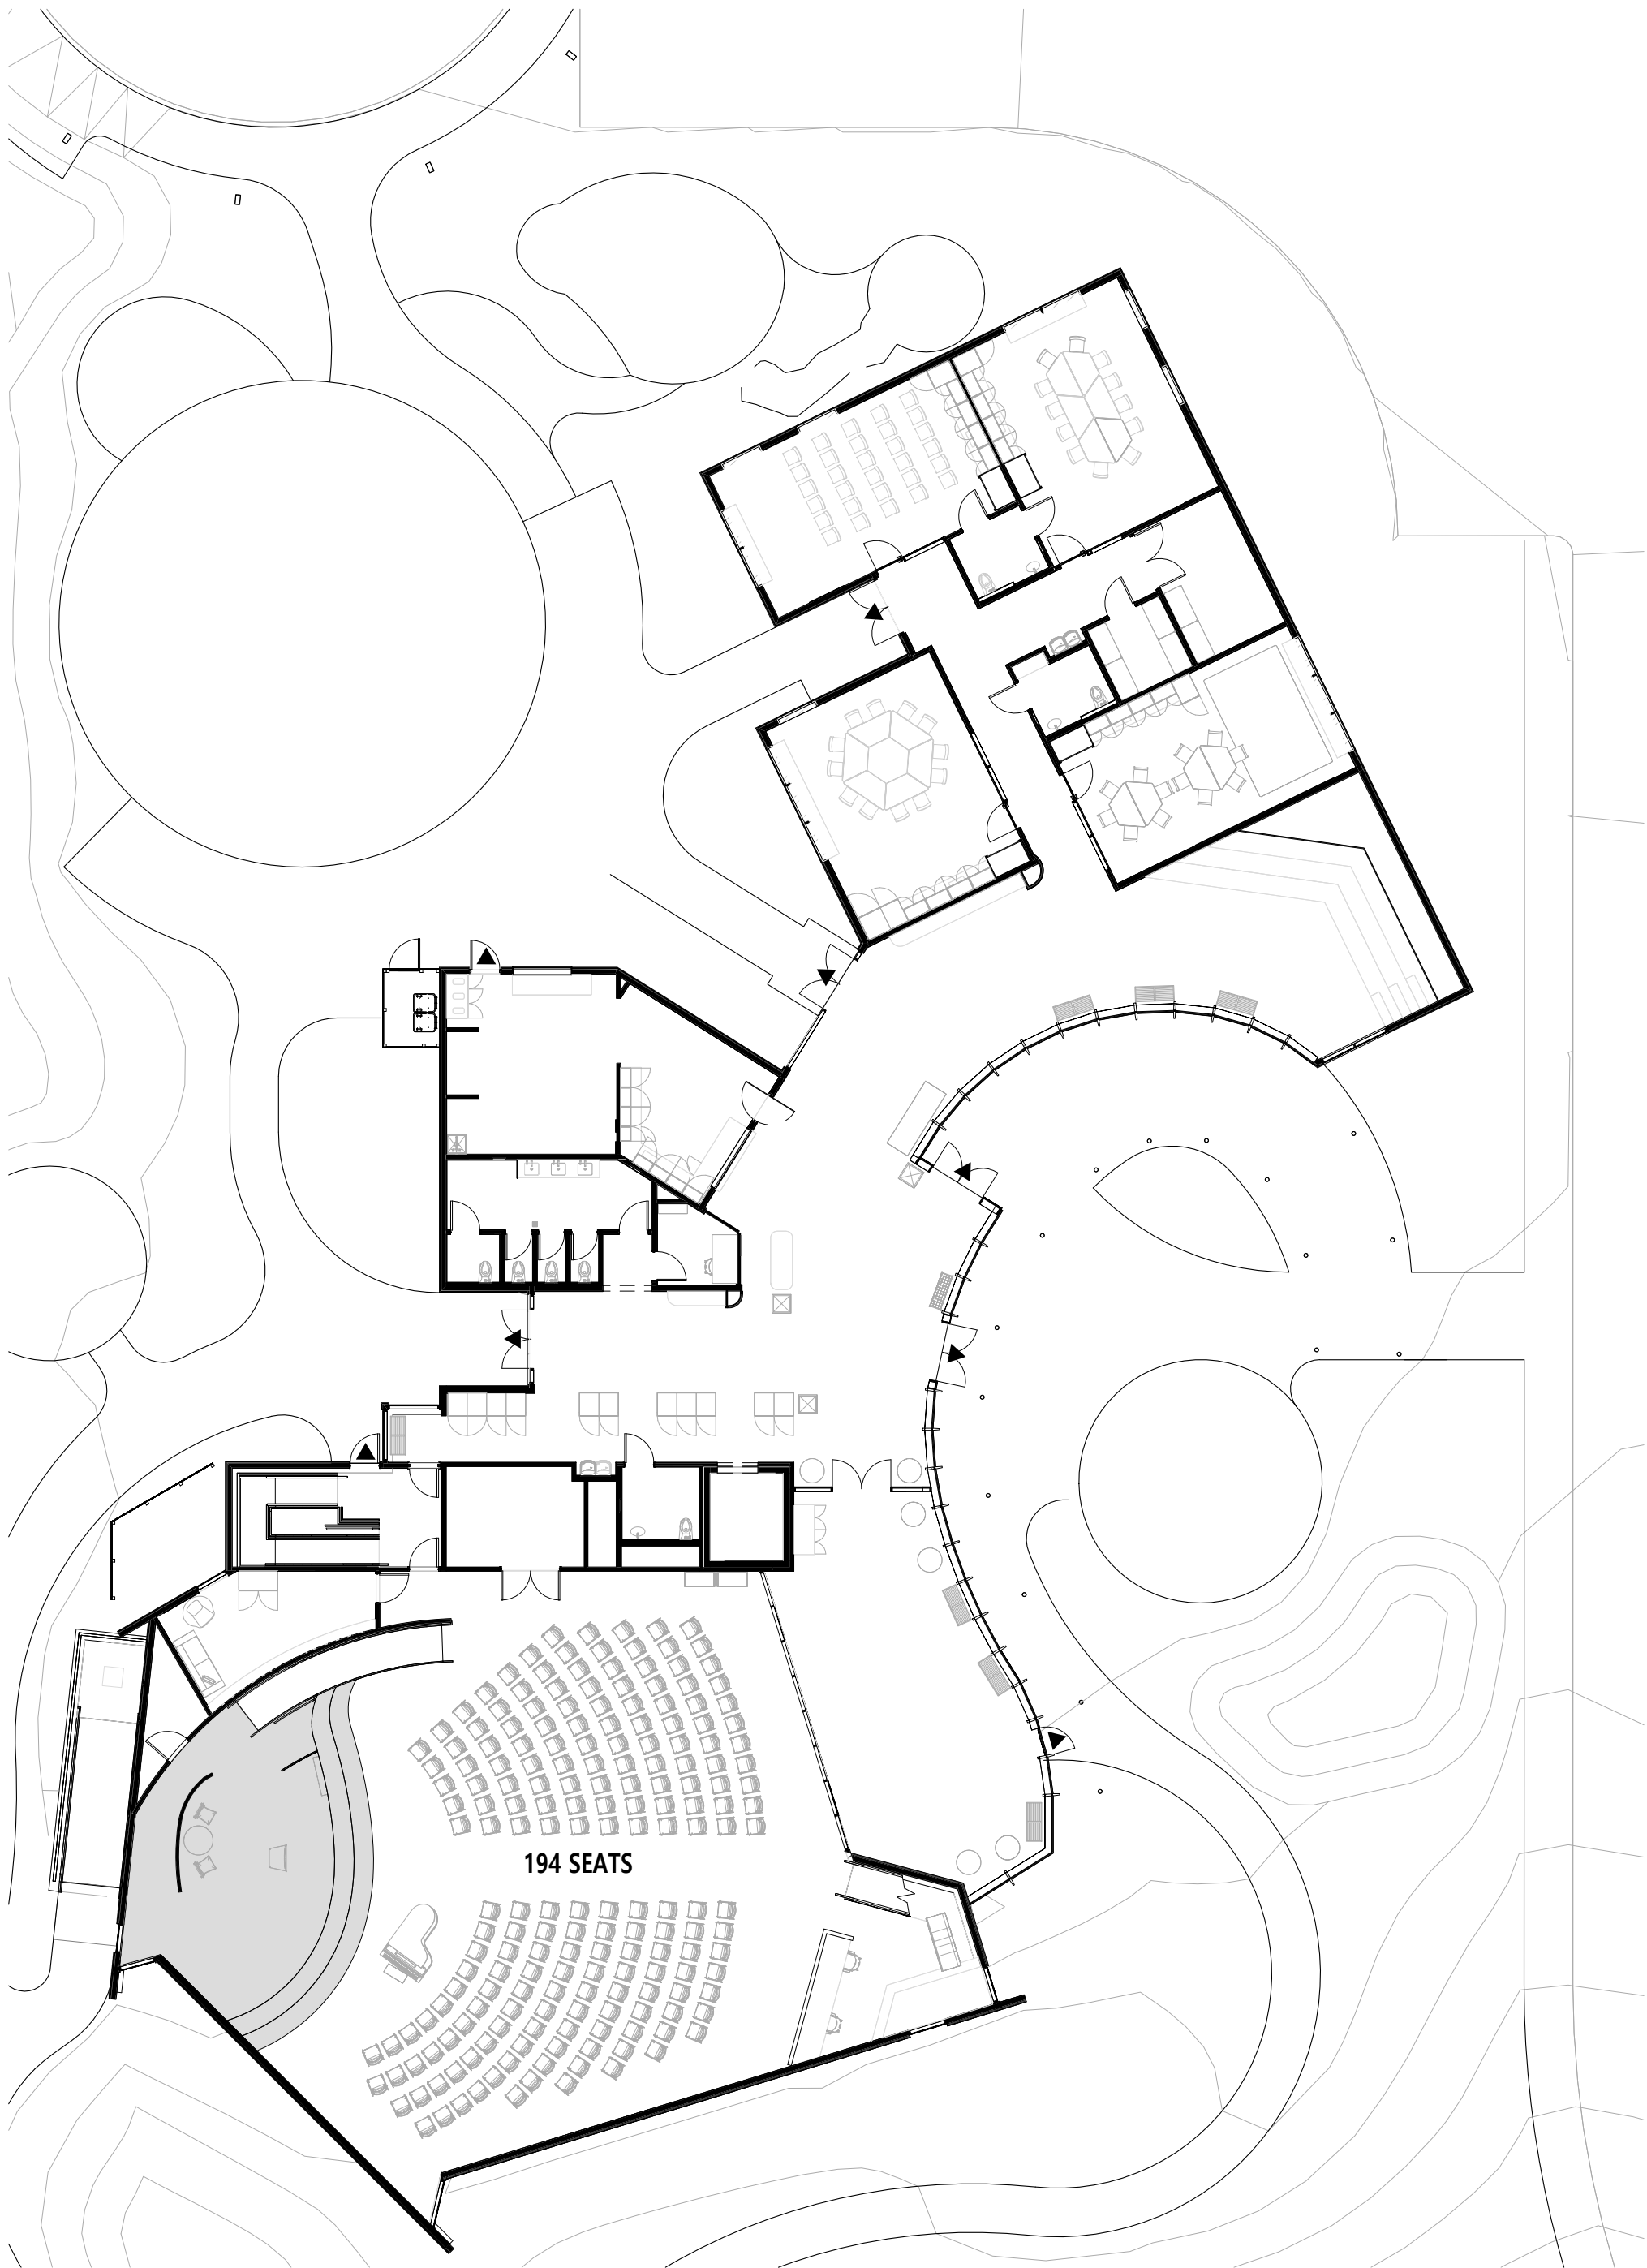

FIRST FLOOR

[SEATING LAYOUT 1 - "WORSHIP IN THE ROUND"]

Project No.: 2209

Date 03/26/25

Scale: 1/16" = 1'-0"

**Beacon Unitarian Universalist
Congregation,**
Summit, NJ 07901

LOUIS CHERRY
ARCHITECTURE

FIRST FLOOR

[SEATING LAYOUT 2 - "AUDITORIUM STYLE"]

Project No.: 2209

Date 03/26/25

Scale: 1/16" = 1'-0"

**Beacon Unitarian Universalist
Congregation,**
Summit, NJ 07901

LOUIS CHERRY
ARCHITECTURE

SECOND FLOOR [BALCONY SEATING PLAN]

Project No.: 2209
Date 03/26/25
Scale: 1/16" = 1'-0"

**Beacon Unitarian Universalist
Congregation,**
Summit, NJ 07901

**LOUIS CHERRY
ARCHITECTURE**