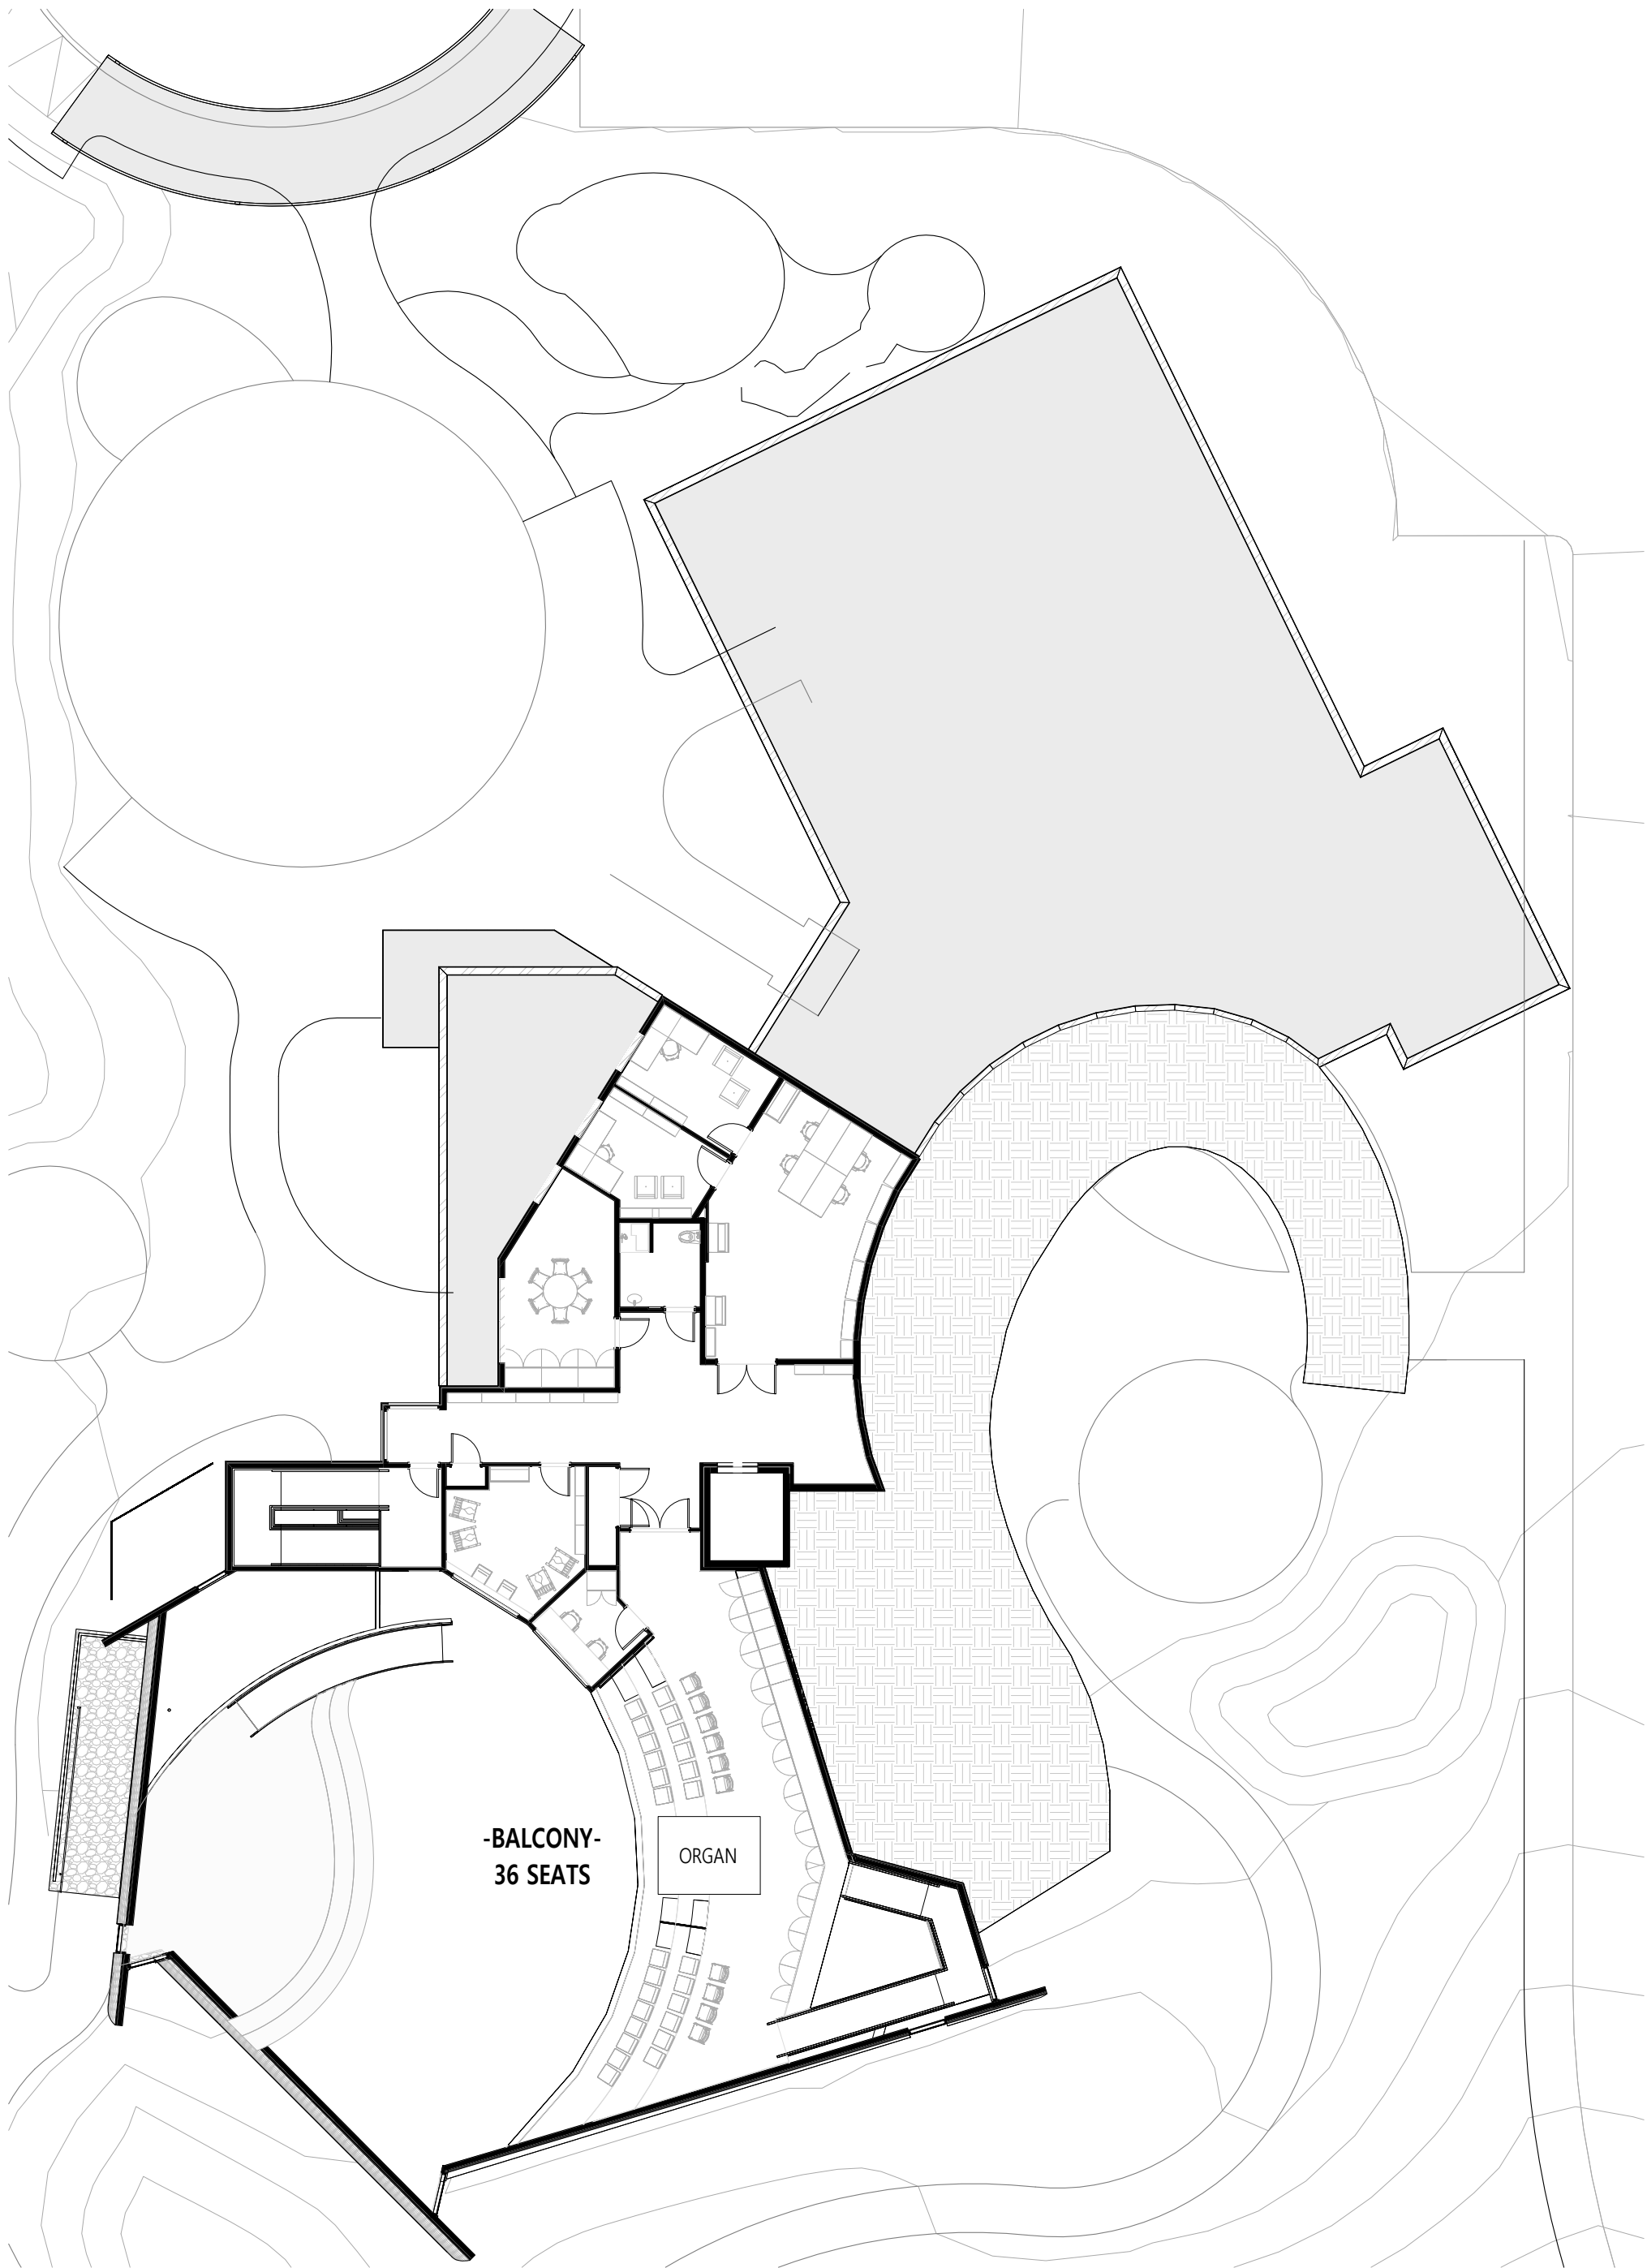

FIRST FLOOR

[SEATING LAYOUT 1 - "WORSHIP IN THE ROUND"]

Project No.: 2209

Date 03/26/25

Scale: 1/16" = 1'-0"

**Beacon Unitarian Universalist
Congregation,**
Summit, NJ 07901

LOUIS CHERRY
ARCHITECTURE

FIRST FLOOR

[SEATING LAYOUT 2 - "AUDITORIUM STYLE"]

Project No.: 2209

Date 03/26/25

Scale: 1/16" = 1'-0"

**Beacon Unitarian Universalist
Congregation,**
Summit, NJ 07901

LOUIS CHERRY
ARCHITECTURE

SECOND FLOOR [BALCONY SEATING PLAN]

Project No.: 2209
Date 03/26/25
Scale: 1/16" = 1'-0"

**Beacon Unitarian Universalist
Congregation,**
Summit, NJ 07901

**LOUIS CHERRY
ARCHITECTURE**